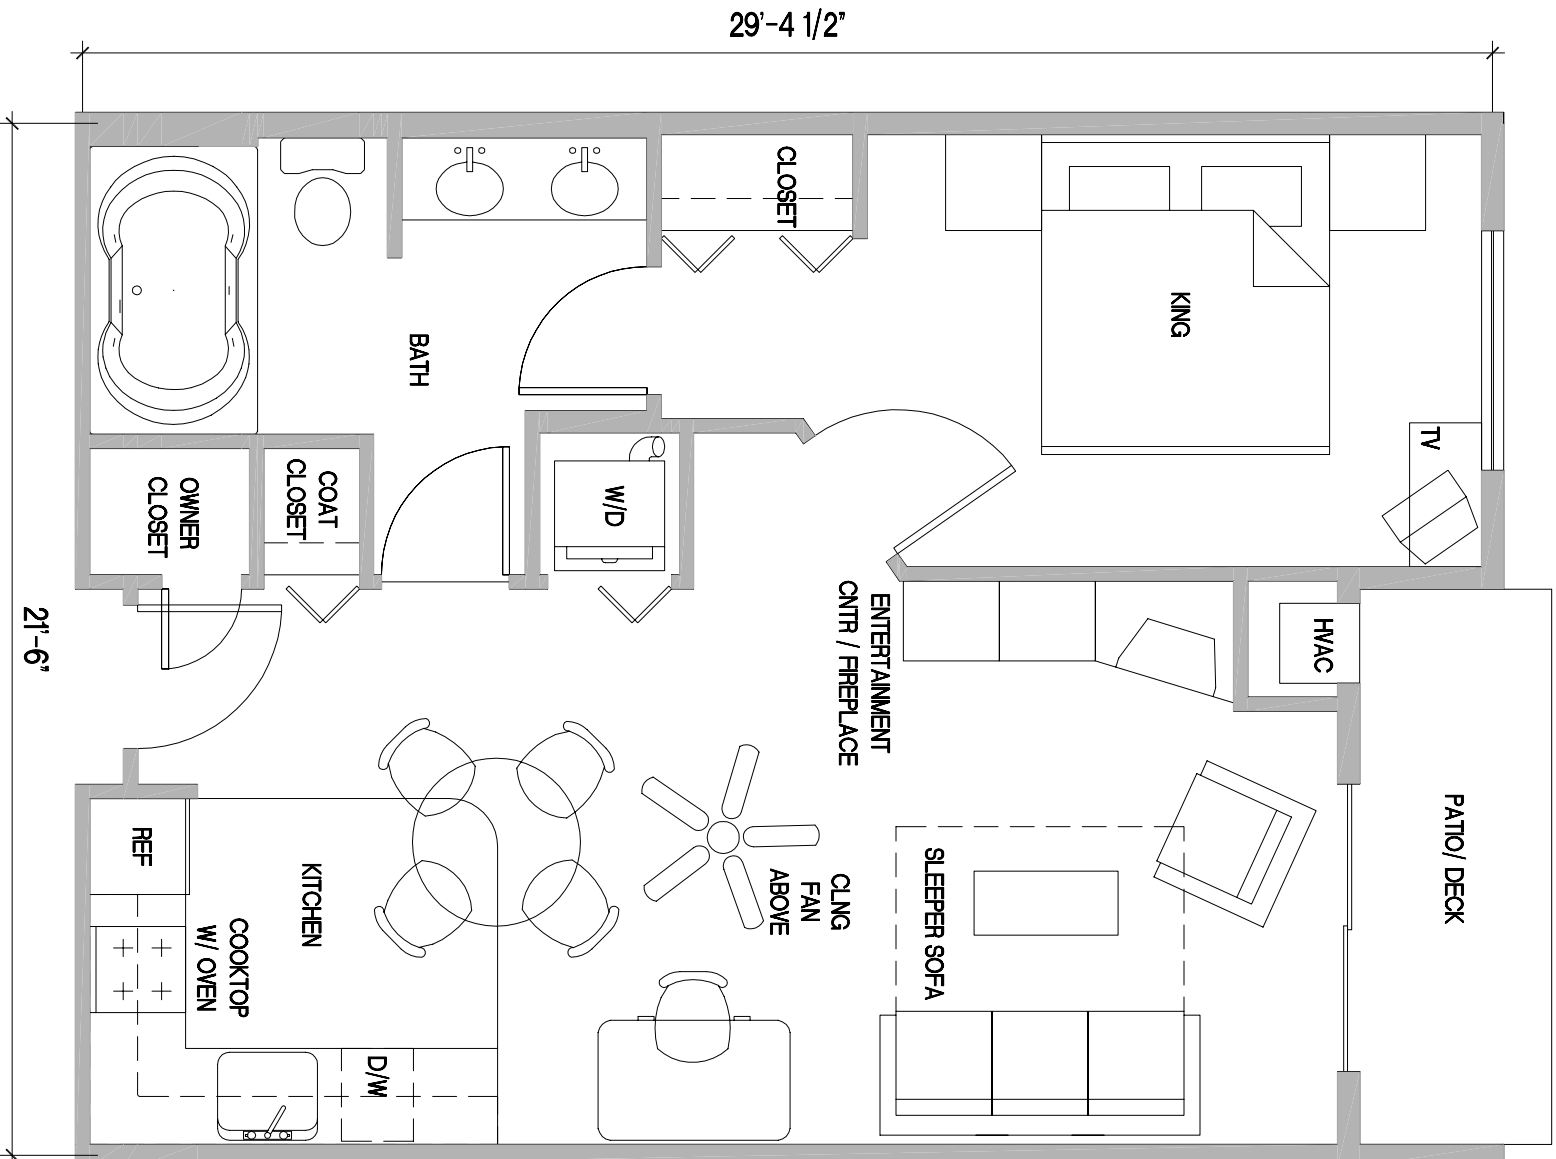

RIVERTIDE SUITES

1 BEDROOM SUITE

625 S.F.

Please note that specifications, equipment, and dimensions are subject to change without notice. Square footages are based on center to center measurements.