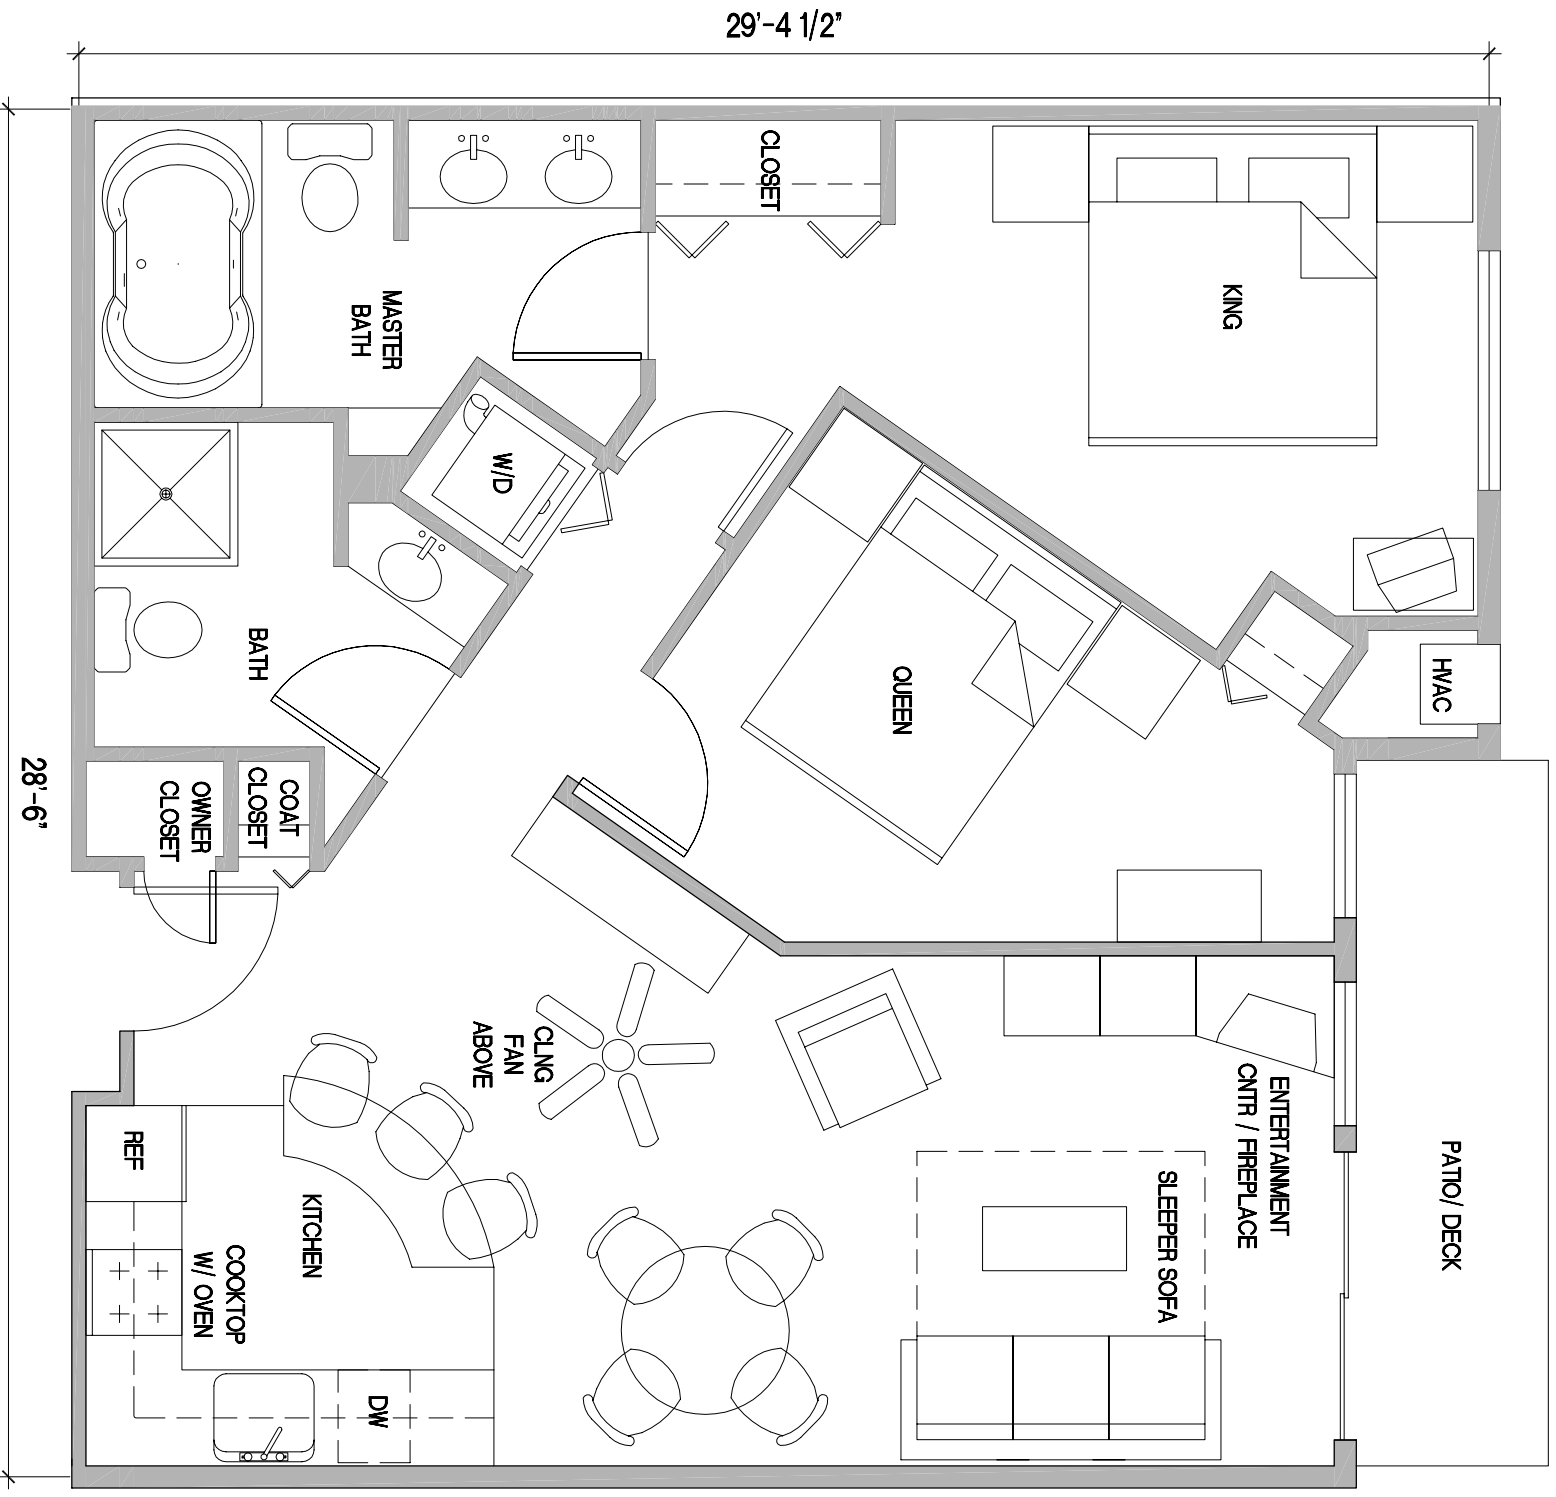

RIVERTIDE SUITES

2 BEDROOM SUITE  
830 S.F.

Please note that specifications, equipment, and dimensions are subject to change without notice. Square footages are based on center to center measurements.